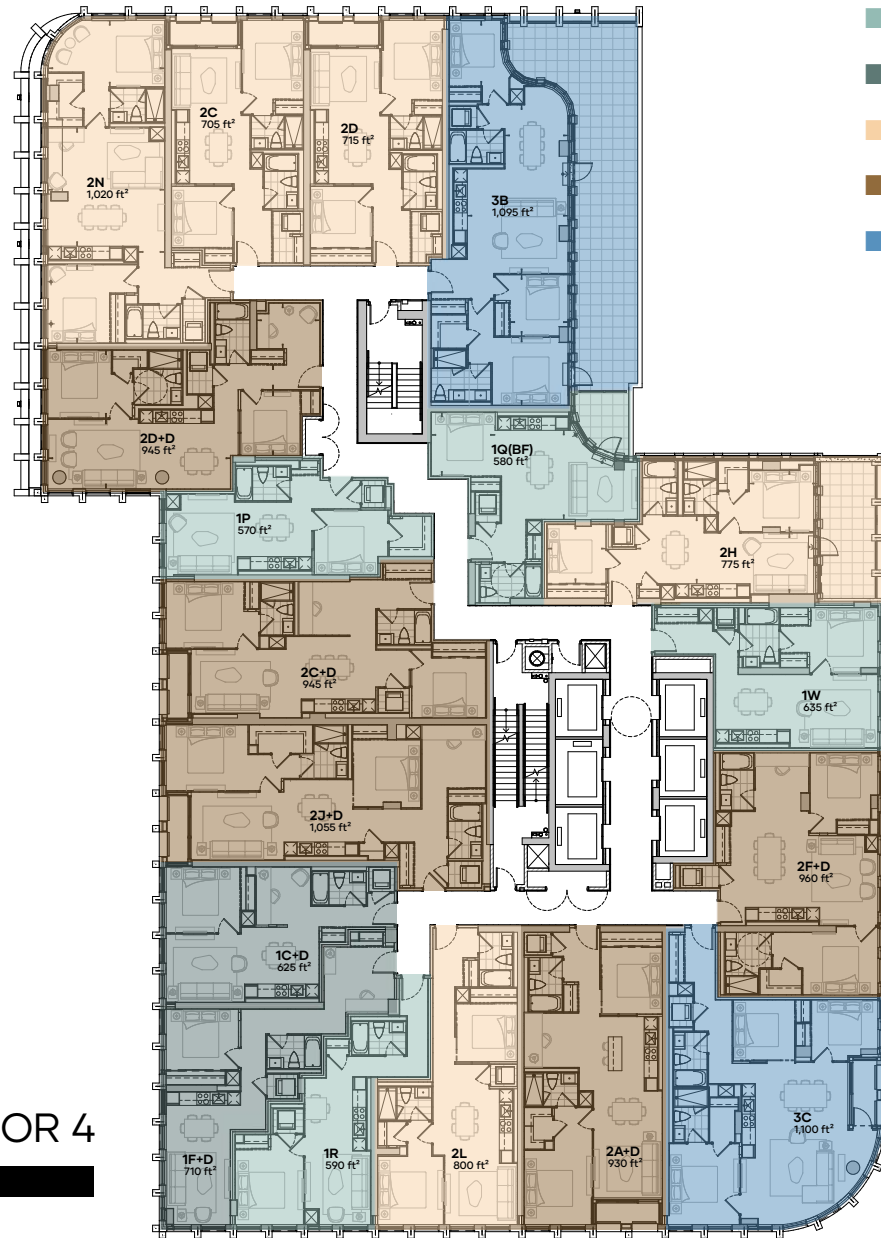

## FLOOR 4

- 1 BEDROOM
- 1 BEDROOM + DEN
- 2 BEDROOM
- 2 BEDROOM + DEN
- 3 BEDROOM

**MADISON**  
GROUP

Any configuration, dimensions, floorplans, materials and specifications are subject to change without notice. The exterior elevation and site plan of the Condominium are subject to approval and changes by the applicable governmental authorities. Renderings are artist's concept only. E. & O.E. February 2022.

# ALIAS

CHURCH X RICHMOND

- 1 BEDROOM
- 2 BEDROOM
- 2 BEDROOM + DEN