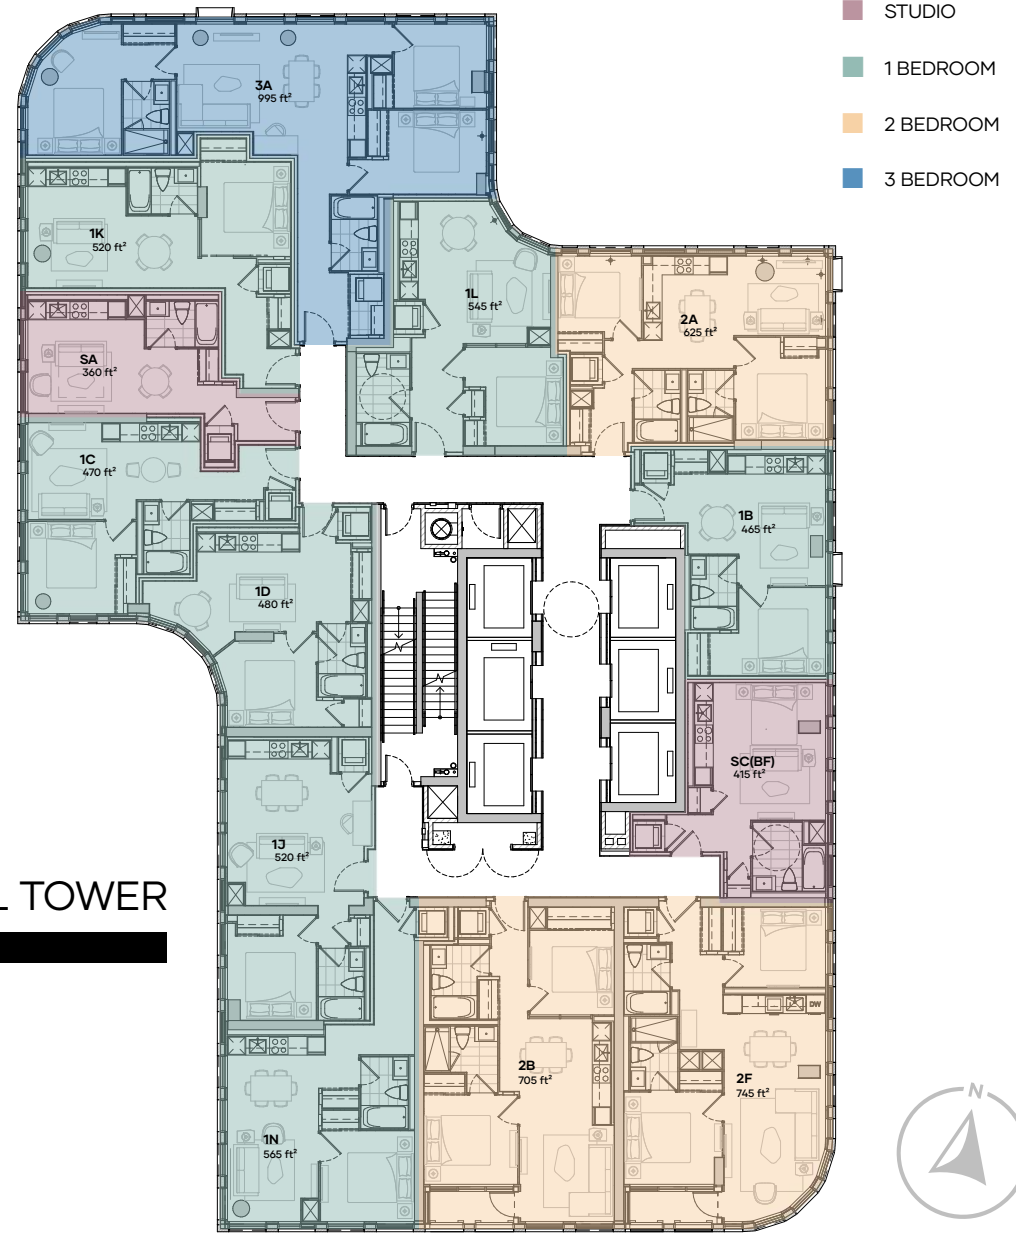

## FLOOR 4

- 1 BEDROOM
- 1 BEDROOM + DEN
- 2 BEDROOM
- 2 BEDROOM + DEN
- 3 BEDROOM

**MADISON**  
GROUP

Any configuration, dimensions, floorplans, materials and specifications are subject to change without notice. The exterior elevation and site plan of the Condominium are subject to approval and changes by the applicable governmental authorities. Renderings are artist's concept only. E. & O.E. February 2022.

# ALIAS

CHURCH X RICHMOND

- 1 BEDROOM
- 2 BEDROOM
- 2 BEDROOM + DEN

## FLOOR 7

**MADISON**  
GROUP

Any configuration, dimensions, floorplans, materials and specifications are subject to change without notice. The exterior elevation and site plan of the Condominium are subject to approval and changes by the applicable governmental authorities. Renderings are artist's concept only. E. & O.E. February 2022.

# ALIAS

CHURCH X RICHMOND

TYPICAL TOWER

**MADISON GROUP**

Any configuration, dimensions, floorplans, materials and specifications are subject to change without notice. The exterior elevation and site plan of the Condominium are subject to approval and changes by the applicable governmental authorities. Renderings are artist's concept only. E. & O.E. February 2022.