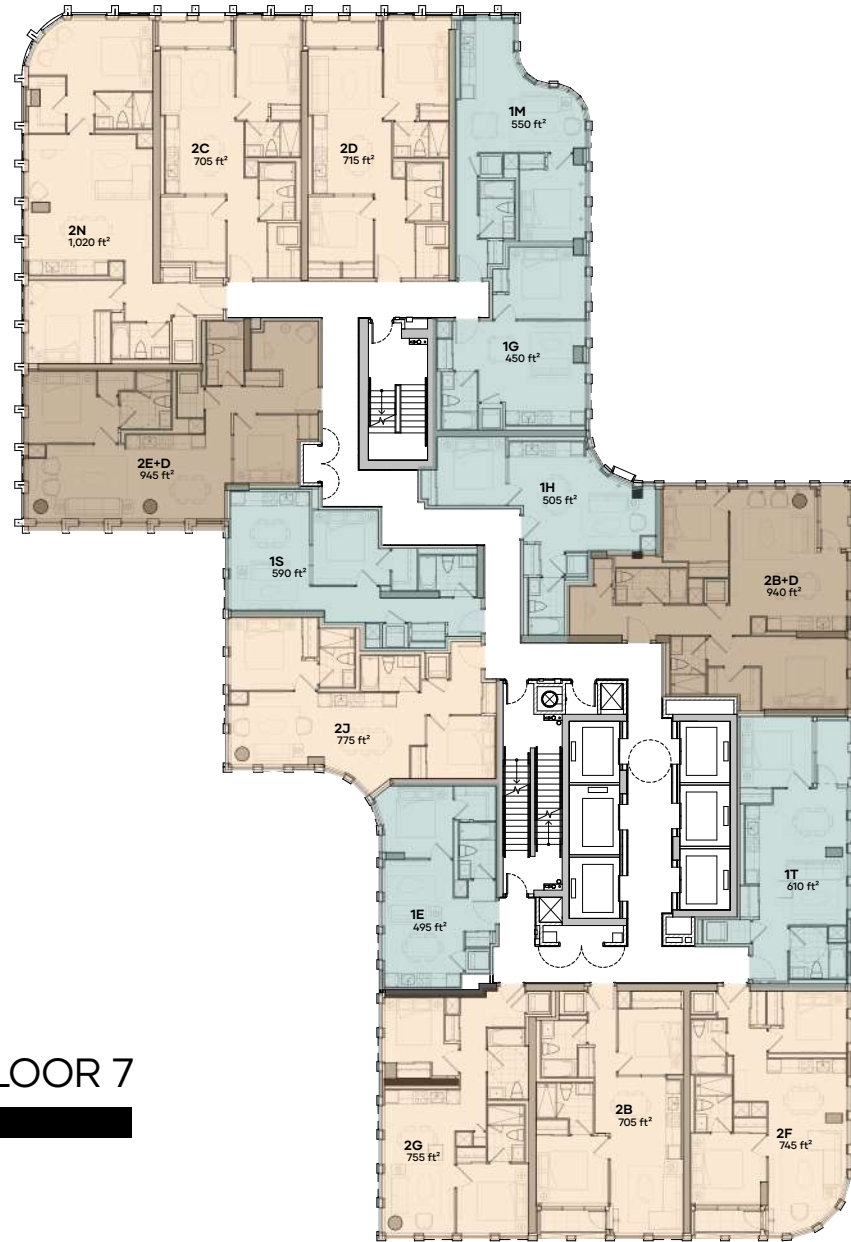

## FLOOR 4

- 1 BEDROOM
- 1 BEDROOM + DEN
- 2 BEDROOM
- 2 BEDROOM + DEN
- 3 BEDROOM

**MADISON**  
GROUP

Any configuration, dimensions, floorplans, materials and specifications are subject to change without notice. The exterior elevation and site plan of the Condominium are subject to approval and changes by the applicable governmental authorities. Renderings are artist's concept only. E. & O.E. February 2022.

# ALIAS

CHURCH X RICHMOND

- 1 BEDROOM
- 2 BEDROOM
- 2 BEDROOM + DEN

## FLOOR 7

**MADISON**  
GROUP

Any configuration, dimensions, floorplans, materials and specifications are subject to change without notice. The exterior elevation and site plan of the Condominium are subject to approval and changes by the applicable governmental authorities. Renderings are artist's concept only. E. & O.E. February 2022.